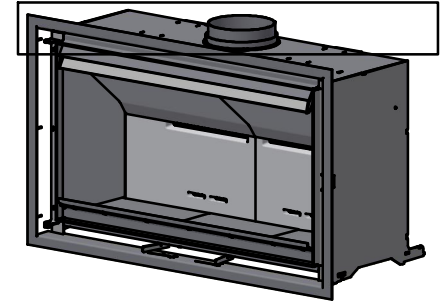

Date: 16-10-2024	Constructed /Changed by: SR
Drawing number: 91007100	

SCAN A/S
DK-5492 Vissenbjerg©

Date: 16-10-2024	Constructed /Changed by: SR
Drawing number: 91007100	

SCAN A/S
DK-5492 Vissenbjerg©

Spare parts & Accessories: Scan 1007