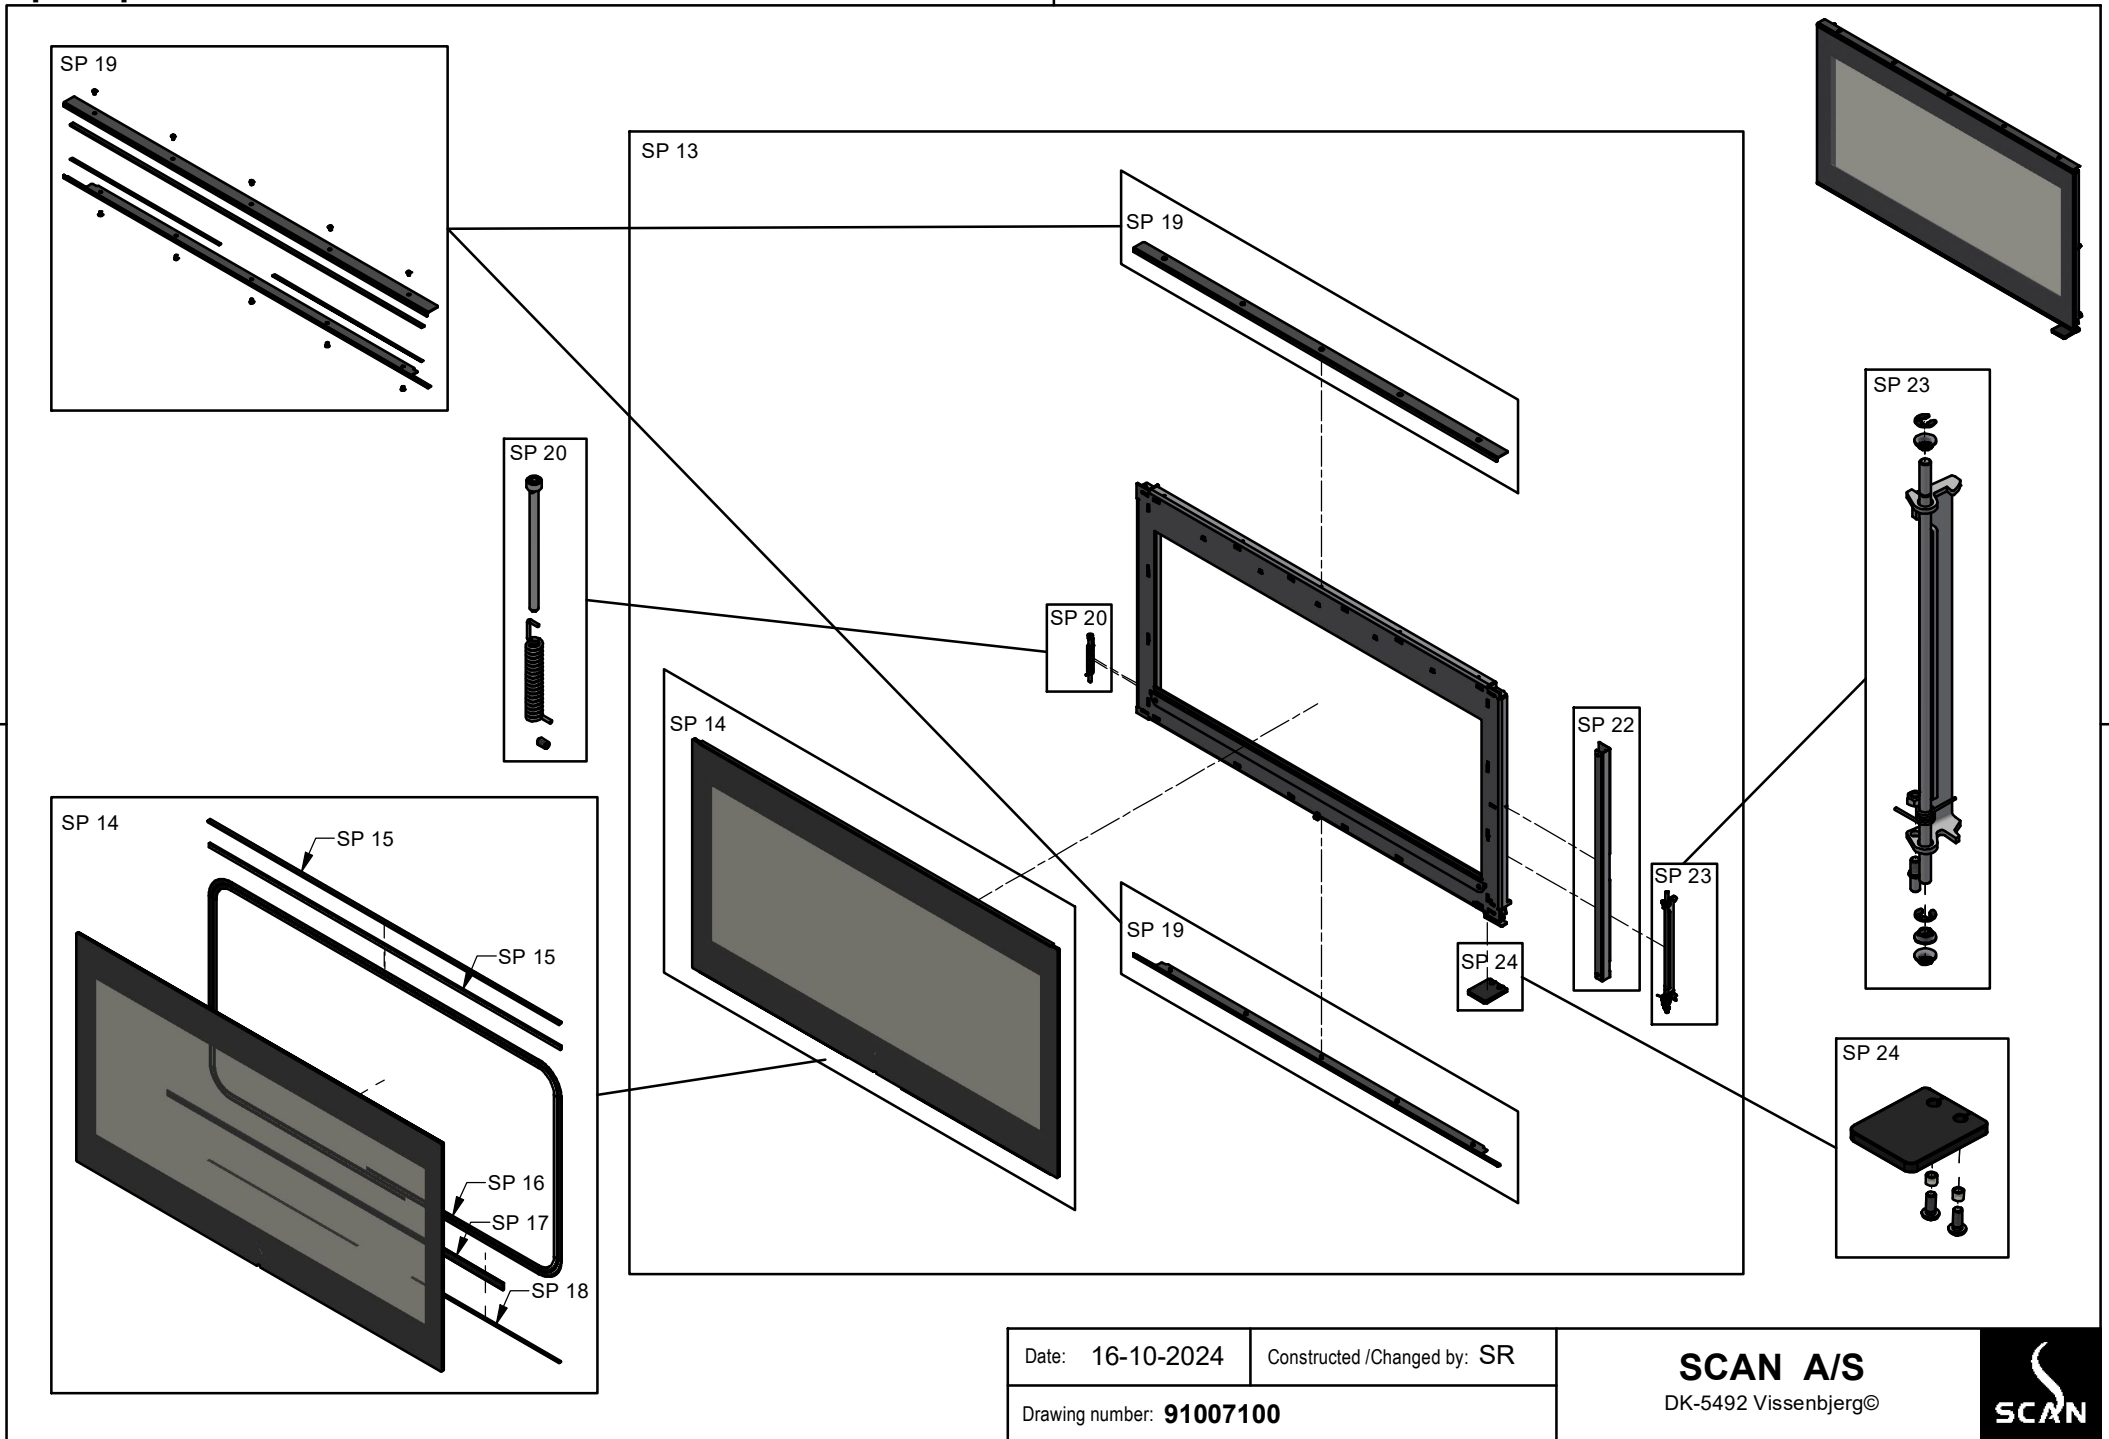

SCAN A/S
DK-5492 Vissenbjerg®

Spare parts & Accessories: Scan 1007

Date: 16-10-2024	Constructed /Changed by: SR
Drawing number: 91007100	

SCAN A/S
DK-5492 Vissenbjerg©

Spare parts & Accessories: Scan 1007

Date: 16-10-2024	Constructed /Changed by: SR
Drawing number: 91007100	

SCAN A/S
DK-5492 Vissenbjerg©

Spare parts & Accessories: Scan 1007

Date: 16-10-2024	Constructed /Changed by: SR
Drawing number: 91007100	

SCAN A/S
DK-5492 Vissenbjerg©

AC 1

AC 2 & AC 3

Date: 16-10-2024 Constructed /Changed by: SR

Drawing number: **91007100**

SCAN A/S
DK-5492 Vissenbjerg©

Spare parts & Accessories: Scan 1007

SPARE PART:	NAME:	SALES NO.:
SP 1	Interior smoke outlet Ø180	51065701
SP 2	Exterior smoke outlet Ø180	51065703
SP 3	Glass gasket with tape 8x3 mm, black, 3 m.	51006569
SP 4	Welded hinge, left	51054408
SP 5	Locking pin w/bracket	51054054
SP 6	Smoke channels	51065707
SP 7	Support piece for baffle plate	51065705
SP 8	Ceramic stone	51063979
SP 9	Dowel pin ø6x40, 3 pcs.	51062559
SP 10	Frame, Scan 1007	51065715
SP 11	Cast iron bottom	51065713
SP 12	Log guard	51065709
SP 13	Door, Scan 1007	51065717
SP 14	Front glass w/gasket	51065719
SP 15	Glass gasket with tape 8x3 mm, black, 3 m.	51006569
SP 16	Gasket textile glass Ø6 w.tape, black, 6 m.	51065902
SP 17	Black glass gasket w. tape 3x15, 3 m.	51045443
SP 18	Glass gasket w. tape 6x1 mm, black	51065896
SP 19	Glass lists	51065721
SP 20	Bauart 1 kit	51054076
SP 21	Gasket Tektile glass, Ø11 black steel braid, 3 m.	51048615
SP 22	Vertical cover list	51054401
SP 23	Kit locking device	51054402
SP 24	Black glass handle incl. screws	51045453
SP 25	Top cover	51065711
SP 26	Baffleplate set	51066482

Constructed /Changed by: SR

Drawing number: **91007100**

SCAN A/S
DK-5492 Vissenbjerg©