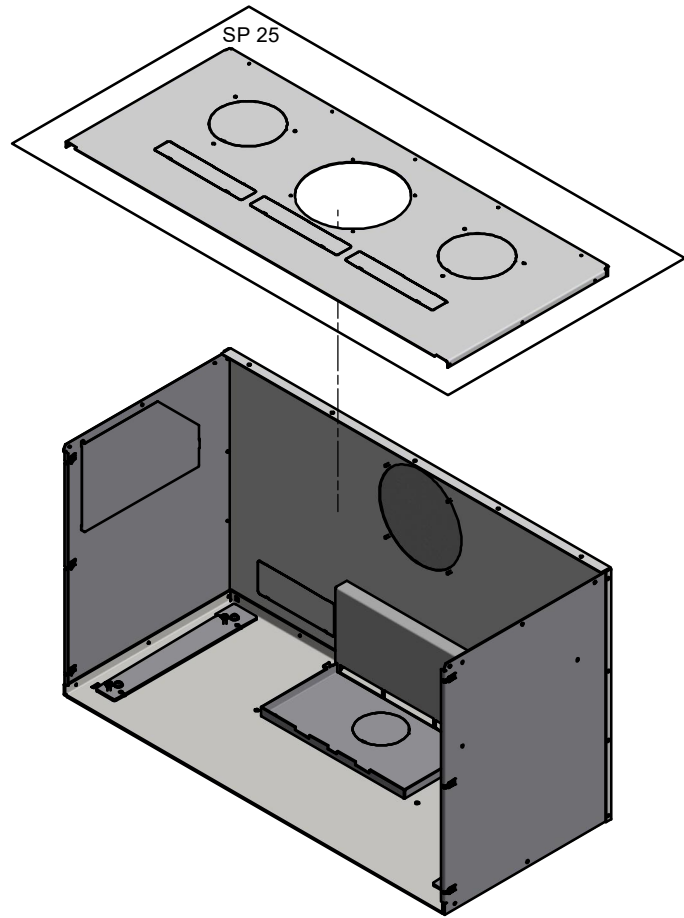

Spare parts & Accessories: Scan 1007

Date: 16-10-2024	Constructed /Changed by: SR
Drawing number: 91007100	

SCAN A/S
DK-5492 Vissenbjerg©