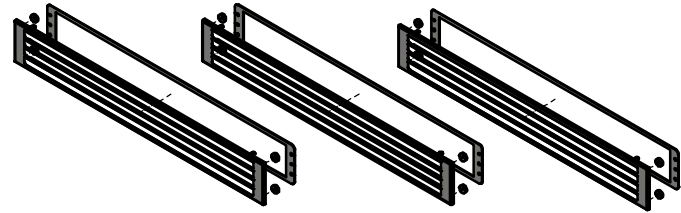

Date: 16-10-2024	Constructed /Changed by: SR
Drawing number: 91007100	

SCAN A/S
DK-5492 Vissenbjerg©

Spare parts & Accessories: Scan 1007

Date: 16-10-2024	Constructed /Changed by: SR
Drawing number: 91007100	

SCAN A/S
DK-5492 Vissenbjerg©

AC 1

AC 2 & AC 3

Date: 16-10-2024 Constructed /Changed by: SR

Drawing number: **91007100**

SCAN A/S
DK-5492 Vissenbjerg©

Spare parts & Accessories: Scan 1007

SPARE PART:	NAME:	SALES NO.:
SP 1	Interior smoke outlet Ø180	51065701
SP 2	Exterior smoke outlet Ø180	51065703
SP 3	Glass gasket with tape 8x3 mm, black, 3 m.	51006569
SP 4	Welded hinge, left	51054408
SP 5	Locking pin w/bracket	51054054
SP 6	Smoke channels	51065707
SP 7	Support piece for baffle plate	51065705
SP 8	Ceramic stone	51063979
SP 9	Dowel pin ø6x40, 3 pcs.	51062559
SP 10	Frame, Scan 1007	51065715
SP 11	Cast iron bottom	51065713
SP 12	Log guard	51065709
SP 13	Door, Scan 1007	51065717
SP 14	Front glass w/gasket	51065719
SP 15	Glass gasket with tape 8x3 mm, black, 3 m.	51006569
SP 16	Gasket textile glass Ø6 w.tape, black, 6 m.	51065902
SP 17	Black glass gasket w. tape 3x15, 3 m.	51045443
SP 18	Glass gasket w. tape 6x1 mm, black	51065896
SP 19	Glass lists	51065721
SP 20	Bauart 1 kit	51054076
SP 21	Gasket Tektile glass, Ø11 black steel braid, 3 m.	51048615
SP 22	Vertical cover list	51054401
SP 23	Kit locking device	51054402
SP 24	Black glass handle incl. screws	51045453
SP 25	Top cover	51065711
SP 26	Baffleplate set	51066482