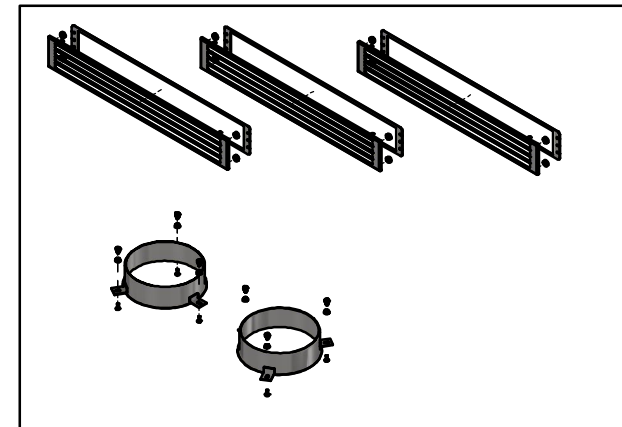

Date: 16-10-2024	Constructed /Changed by: SR
Drawing number: 91007100	

SCAN A/S
DK-5492 Vissenbjerg©

Date: 16-10-2024	Constructed /Changed by: SR
Drawing number: 91007100	

SCAN A/S
DK-5492 Vissenbjerg©

Spare parts & Accessories: Scan 1007

SCAN A/S
DK-5492 Vissenbjerg©

AC 1

AC 2 & AC 3

Date: 16-10-2024 Constructed /Changed by: SR

Drawing number: **91007100**

SCAN A/S
DK-5492 Vissenbjerg©

Spare parts & Accessories: Scan 1007

SPARE PART:	NAME:	SALES NO.:
SP 1	Interior smoke outlet Ø180	51065701
SP 2	Exterior smoke outlet Ø180	51065703
SP 3	Glass gasket with tape 8x3 mm, black, 3 m.	51006569
SP 4	Welded hinge, left	51054408
SP 5	Locking pin w/bracket	51054054
SP 6	Smoke channels	51065707
SP 7	Support piece for baffle plate	51065705
SP 8	Ceramic stone	51063979
SP 9	Dowel pin ø6x40, 3 pcs.	51062559
SP 10	Frame, Scan 1007	51065715
SP 11	Cast iron bottom	51065713
SP 12	Log guard	51065709
SP 13	Door, Scan 1007	51065717
SP 14	Front glass w/gasket	51065719
SP 15	Glass gasket with tape 8x3 mm, black, 3 m.	51006569
SP 16	Gasket textile glass Ø6 w.tape, black, 6 m.	51065902
SP 17	Black glass gasket w. tape 3x15, 3 m.	51045443
SP 18	Glass gasket w. tape 6x1 mm, black	51065896
SP 19	Glass lists	51065721
SP 20	Bauart 1 kit	51054076
SP 21	Gasket Tektile glass, Ø11 black steel braid, 3 m.	51048615
SP 22	Vertical cover list	51054401
SP 23	Kit locking device	51054402
SP 24	Black glass handle incl. screws	51045453
SP 25	Top cover	51065711
SP 26	Baffleplate set	51066482