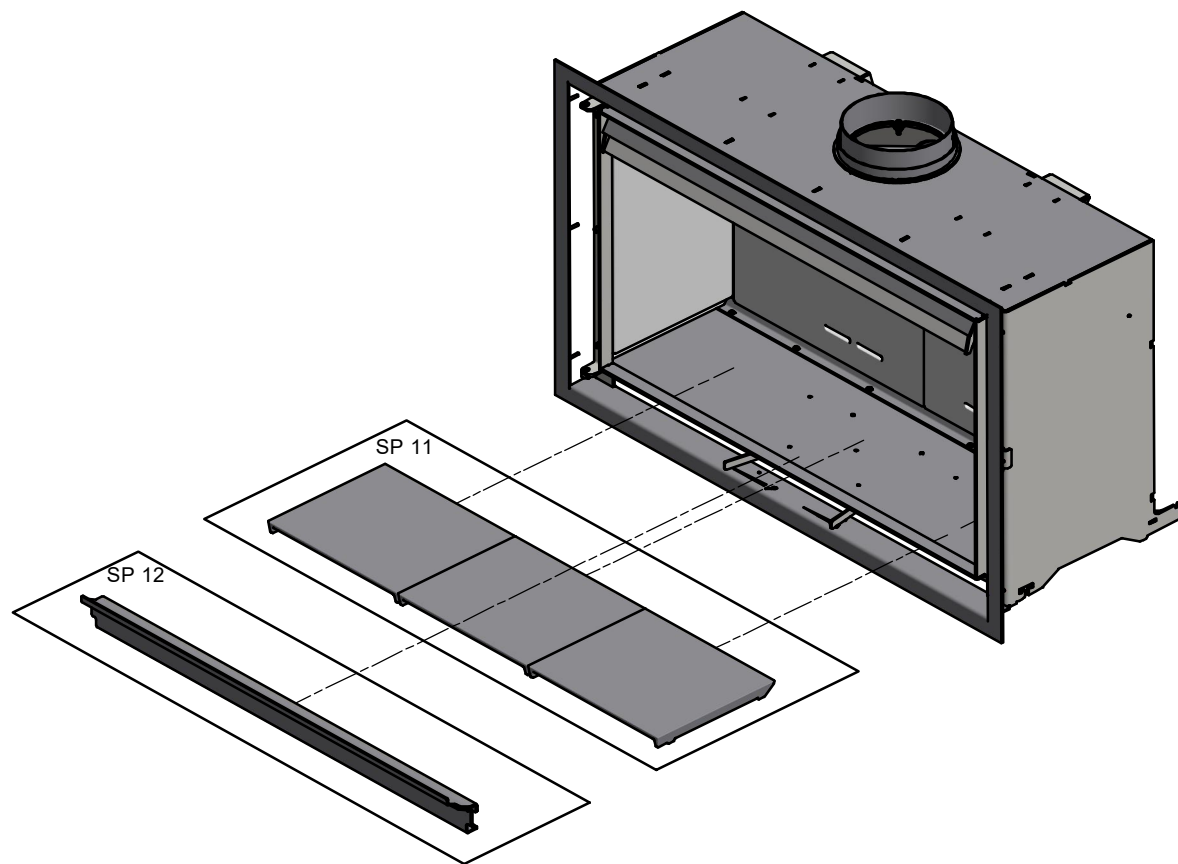

Spare parts & Accessories: Scan 1007

Date: 16-10-2024	Constructed /Changed by: SR
Drawing number: 91007100	

SCAN A/S
DK-5492 Vissenbjerg©