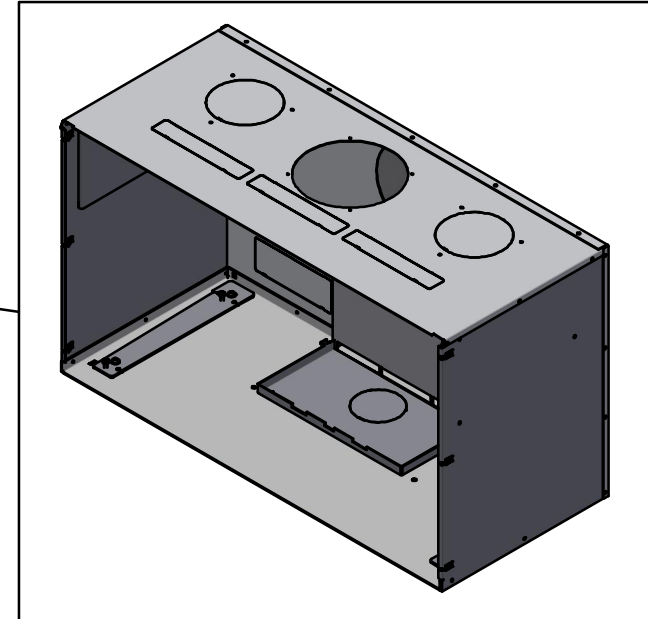

Mantle

Page 7