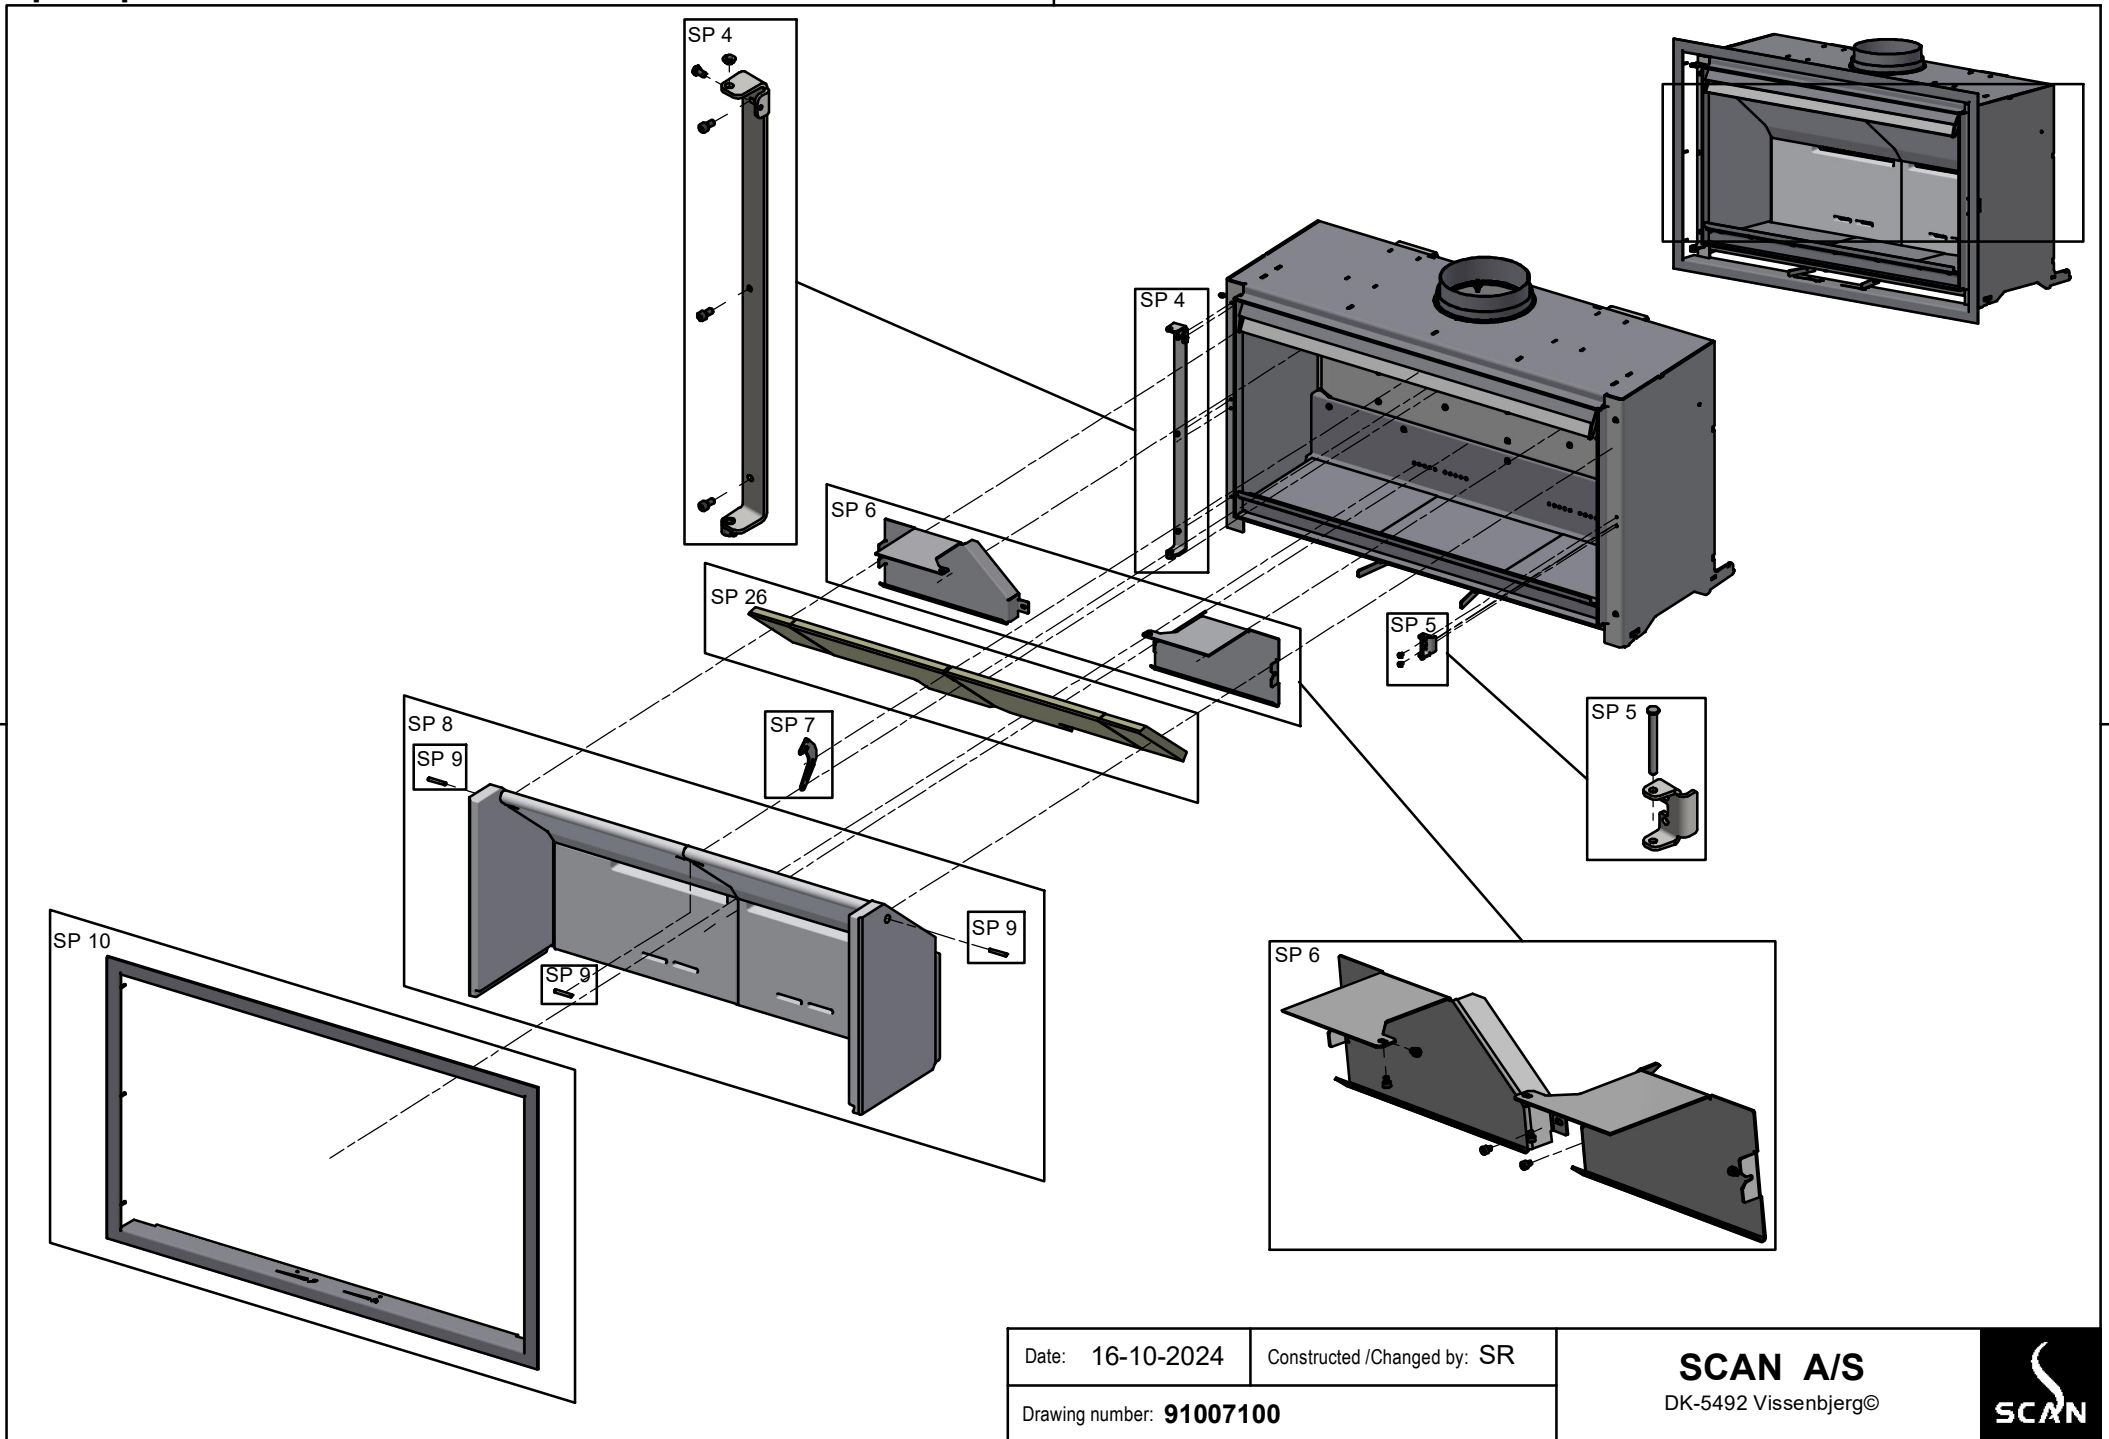

Date: 16-10-2024	Constructed /Changed by: SR
Drawing number: 91007100	

SCAN A/S
DK-5492 Vissenbjerg©

Date: 16-10-2024	Constructed /Changed by: SR
Drawing number: 91007100	

SCAN A/S
DK-5492 Vissenbjerg©

Spare parts & Accessories: Scan 1007

Date: 16-10-2024	Constructed /Changed by: SR
Drawing number: 91007100	

SCAN A/S
DK-5492 Vissenbjerg©

Spare parts & Accessories: Scan 1007

Date: 16-10-2024	Constructed /Changed by: SR
Drawing number: 91007100	

Constructed /Changed by: SR

Drawing number: **91007100**

SCAN A/S
DK-5492 Vissenbjerg©