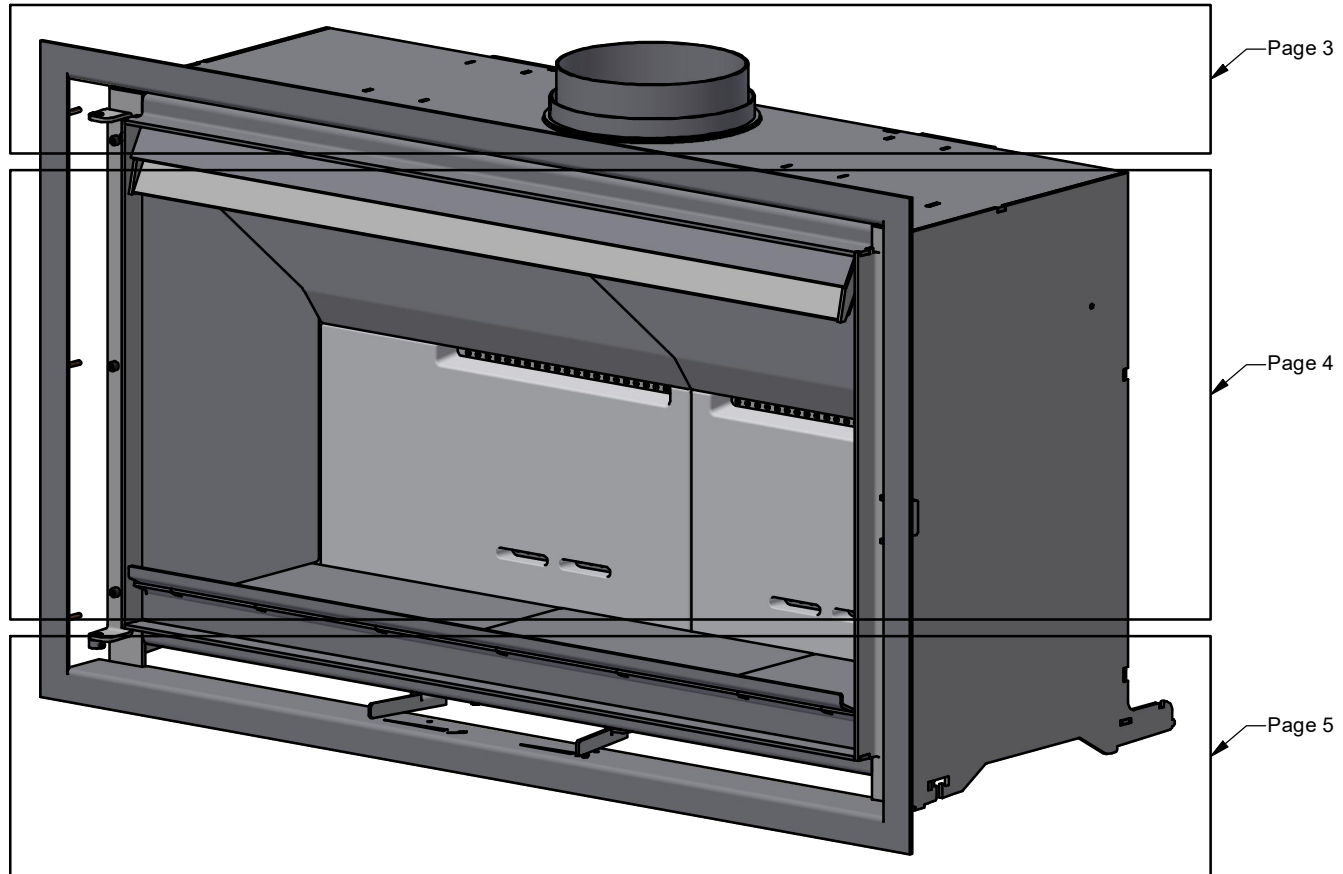

Date: 16-10-2024	Constructed /Changed by: SR
Drawing number: 91007100	

SCAN A/S
DK-5492 Vissenbjerg©

Date: 16-10-2024	Constructed /Changed by: SR
Drawing number: 91007100	

SCAN A/S
DK-5492 Vissenbjerg©

Spare parts & Accessories: Scan 1007

Date: 16-10-2024	Constructed /Changed by: SR
Drawing number: 91007100	

SCAN A/S
DK-5492 Vissenbjerg©

Spare parts & Accessories: Scan 1007

Date: 16-10-2024	Constructed /Changed by: SR
Drawing number: 91007100	

SCAN A/S
DK-5492 Vissenbjerg®

Spare parts & Accessories: Scan 1007

Date: 16-10-2024	Constructed /Changed by: SR
Drawing number: 91007100	

SCAN A/S
DK-5492 Vissenbjerg©

Spare parts & Accessories: Scan 1007