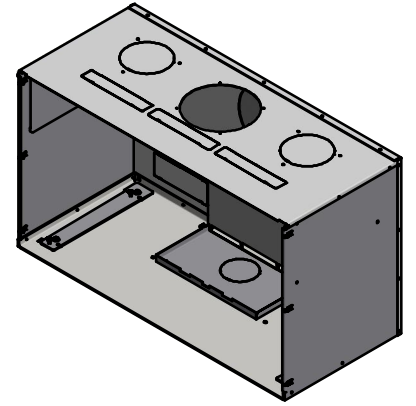

Spare parts & Accessories: Scan 1007

Date: 16-10-2024	Constructed /Changed by: SR
Drawing number: 91007100	

SCAN A/S
DK-5492 Vissenbjerg©