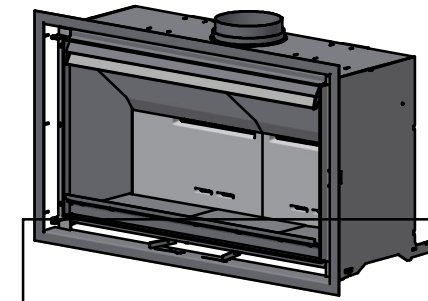

Spare parts & Accessories: Scan 1007

Date: 16-10-2024	Constructed /Changed by: SR
Drawing number: 91007100	

SCAN A/S
DK-5492 Vissenbjerg©