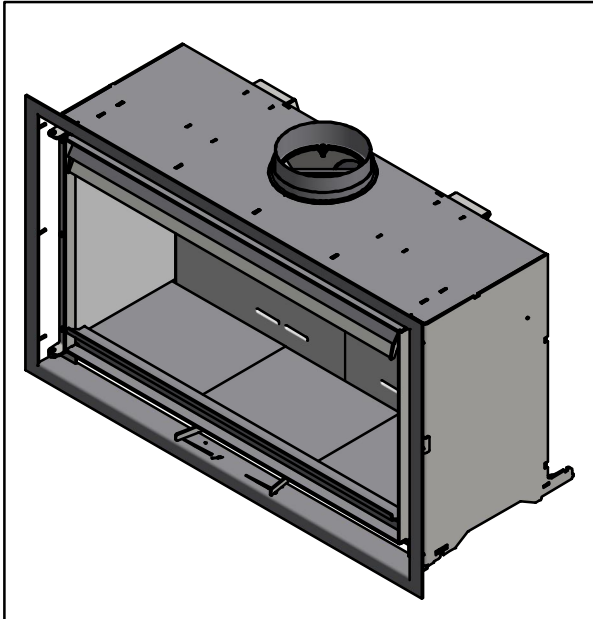

Corpus

Page 2-5